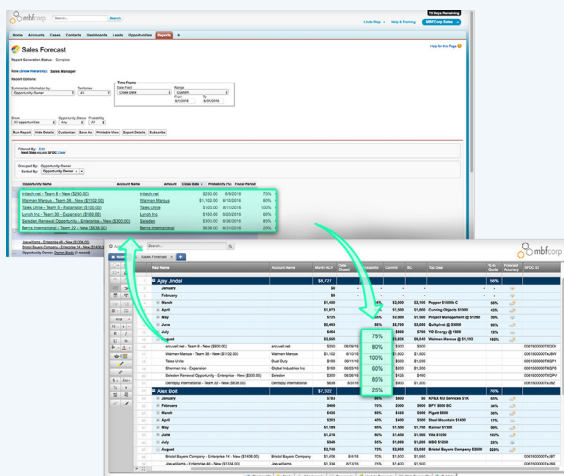

Real-time Visibility, Across the Organization

Smartsheet for Salesforce Connector

Sales organizations need a better way to work. Smartsheet is the leading work management platform to plan, track, automate, and report on work, enabling you to move from idea to impact - fast. With the Smartsheet for Salesforce connector, your organization is enabled with powerful collaboration capabilities for sales teams to organize, update, and share customer information with internal and external team members, so you can close deals faster and win more business.

Increase Productivity

Increase the productivity of your sales team without changing the way they work. Synchronize your Salesforce data to Smartsheet to make bulk changes using the intuitive interface. Your Smartsheet data is automatically synchronized back into Salesforce, to give everyone greater visibility.

Streamline Collaboration

Collaboration and sharing across Salesforce and non-Salesforce users is no longer a manual process of exporting data to spreadsheets. With the Smartsheet for Salesforce connector, all data is updated in real-time and shared across teams throughout the organization.

Automate Workflow

Eliminate redundant steps and enable your teams to better manage pipeline, track commission payouts, plan territories and more with the auto-synchronization of data between your work management system and CRM.