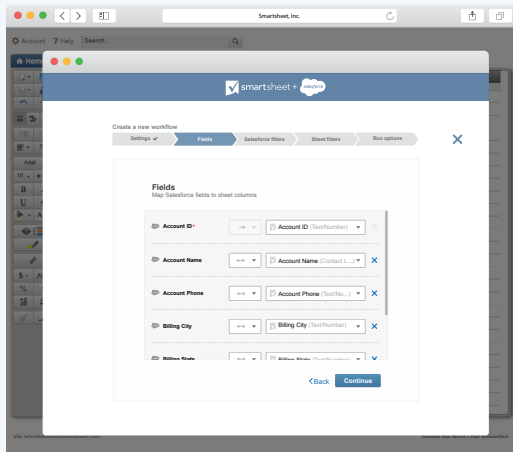

Real-time Visibility, Across the Organization

Smartsheet for Salesforce Connector

Sales organizations need a better way to work. Smartsheet is the leading work management platform to plan, track, automate, and report on work, enabling you to move from idea to impact - fast. With the Smartsheet for Salesforce connector, your organization is enabled with powerful collaboration capabilities for sales teams to organize, update, and share customer information with internal and external team members, so you can close deals faster and win more business.

Increase Productivity

Increase the productivity of your sales team without changing the way they work. Synchronize your Salesforce data to Smartsheet to make bulk changes using the intuitive interface. Your Smartsheet data is automatically synchronized back into Salesforce, to give everyone greater visibility.

Streamline Collaboration

Collaboration and sharing across Salesforce and non-Salesforce users is no longer a manual process of exporting data to spreadsheets. With the Smartsheet for Salesforce connector, all data is updated in real-time and shared across teams throughout the organization.