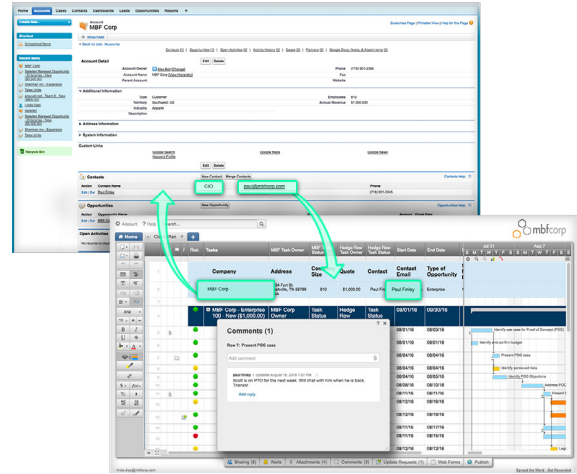

Real-time Visibility, Across the Organization

Smartsheet for Salesforce Connector

Sales organizations need a better way to work. Smartsheet is the leading work management platform to plan, track, automate, and report on work, enabling you to move from idea to impact - fast. With the Smartsheet for Salesforce connector, your organization is enabled with powerful collaboration capabilities for sales teams to organize, update, and share customer information with internal and external team members, so you can close deals faster and win more business.

Increase Productivity

Increase the productivity of your sales team without changing the way they work. Synchronize your Salesforce data to Smartsheet to make bulk changes using the intuitive interface. Your Smartsheet data is automatically synchronized back into Salesforce, to give everyone greater visibility.

Streamline Collaboration

Collaboration and sharing across Salesforce and non-Salesforce users is no longer a manual process of exporting data to spreadsheets. With the Smartsheet for Salesforce connector, all data is updated in real-time and shared across teams throughout the organization.

Automate Workflow

Eliminate redundant steps and enable your teams to better manage pipeline, track commission payouts, plan territories and more with the auto-synchronization of data between your work management system and CRM.