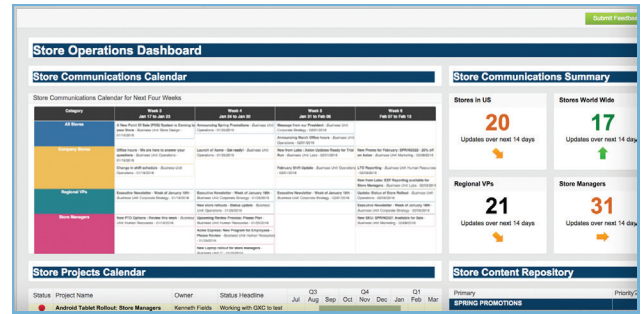

Make Work Visible

Reporting and Smartsheet Sights™ provide transparency into what your team is working on, who they are working with, and the status of projects across the organization. Track KPIs and quickly surface potential problems, with the insights provided by Sights.

Administrative Controls

Administrators can add Smartsheet from the Apps Add-ons toolbar or G Suite Marketplace. Nothing to download, no set-up required. Users can sign-on to Smartsheet with Google credentials to provide seamless, secure access to accounts from anywhere, on any device. Get the Google Android app by visiting the Google Play Store.

More Information

Visit smartsheet.com/google to learn more

Check out the Smartsheet listing at google.com/appsmarketplace for a free 30-day trial